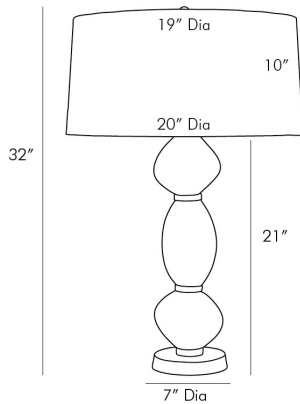

ARTERIOS

DREENA LAMP

44952-904

H: 32 IN, Dia: 20.00 IN

Smoke Luster Seedy Glass, Antique Brass
Contract Suitable As Is

The Dreena presents a stacked foundation of overt organics that is quite alluring. Seedy glass is blown by hand creating the unexpected shapes that form along an antique brass frame. Each organic orb is accentuated with an antique brass ring breaking up its curvaceous silhouette. A smoke luster finish takes the design to the next level. Topped with a pewter microfiber drum shade. finish will vary.

DIMENSIONS

Shade	Top: 19.00 IN, Dia: 20.00 IN, Side: 10 IN
Body	H: 21 IN, Dia: 7.00 IN
Neck	H: 1 IN, Dia: 1.00 IN
Foot Print	Dia: 6.00 IN

WIRING

Rating	Indoor Only
Tilt Test	10 Degrees - AU
Cord	10 FT, Clear/Silver, SPT-2
Socket	1, Black, Type A- E26, 3-Way
Switch	3-Way Rotary, At Socket
Maximum Watt	150
Voltage	110-120 V

UL/ETL	Yes
CB	Yes
RoHS	true

SHIPPING

Product Weight	9.5 LBS
Gross Weight 1	11.35 LBS
Gross Weight 2	3 LBS
Shipping Box 1	H: 29 IN, L: 8.25 IN, W: 8.25 IN
Shipping Box 2	H: 12 IN, L: 22 IN, W: 22 IN

ADDITIONAL INFO