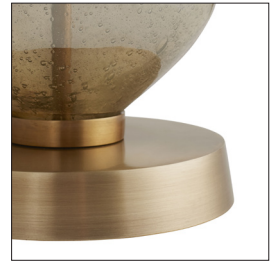

ARTERIOS

DREENA LAMP

44952-904

H: 32 IN, Dia: 20.00 IN

Smoke Luster Seedy Glass, Antique Brass
Contract Suitable As Is

The Dreena presents a stacked foundation of overt organics that is quite alluring. Seedy glass is blown by hand creating the unexpected shapes that form along an antique brass frame. Each organic orb is accentuated with an antique brass ring breaking up its curvaceous silhouette. A smoke luster finish takes the design to the next level. Topped with a pewter microfiber drum shade. finish will vary.

APPEARANCE

Material	Brass, Cotton, Microfiber, Seedy Glass
Finish	Antique Brass, Off-White, Pewter, Smoke Luster
Finish Will Vary	true
Top Coat/Sealant	false
Finial Description	Glass sphere with brass base - packed with

DIMENSIONS

Shade	Top: 19.00 IN, Dia: 20.00 IN, Side: 10 IN
Body	H: 21 IN, Dia: 7.00 IN
Neck	H: 1 IN, Dia: 1.00 IN
Foot Print	Dia: 6.00 IN

WIRING

Rating	Indoor Only
Tilt Test	10 Degrees - AU
Cord	10 FT, Clear/Silver, SPT-2
Socket	1, Black, Type A- E26, 3-Way
Switch	3-Way Rotary, At Socket
Maximum Watt	150
Voltage	110-120 V